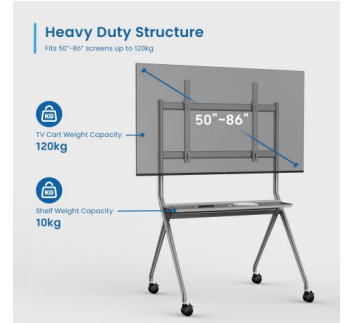

TECHNICAL

- Material: Aluminum,Steel,Plastic
- Dimensions: 1067x801x1725mm
- Fit Screen Size: 50"-86"
- VESA Compatible: 200x200,300x200,400x200,300x300,400x300,400x400,600x400,800x400,600x600,800x600
- TV Weight Capacity: 120kg
- Screen Quantity: 1

- TV Height Adjustable: Yes
- Height Range: 125mm
- Shelf Weight Capacity: 10kg

(m

n):

Width and Height Adjustment

compatible with TVs of different sizes